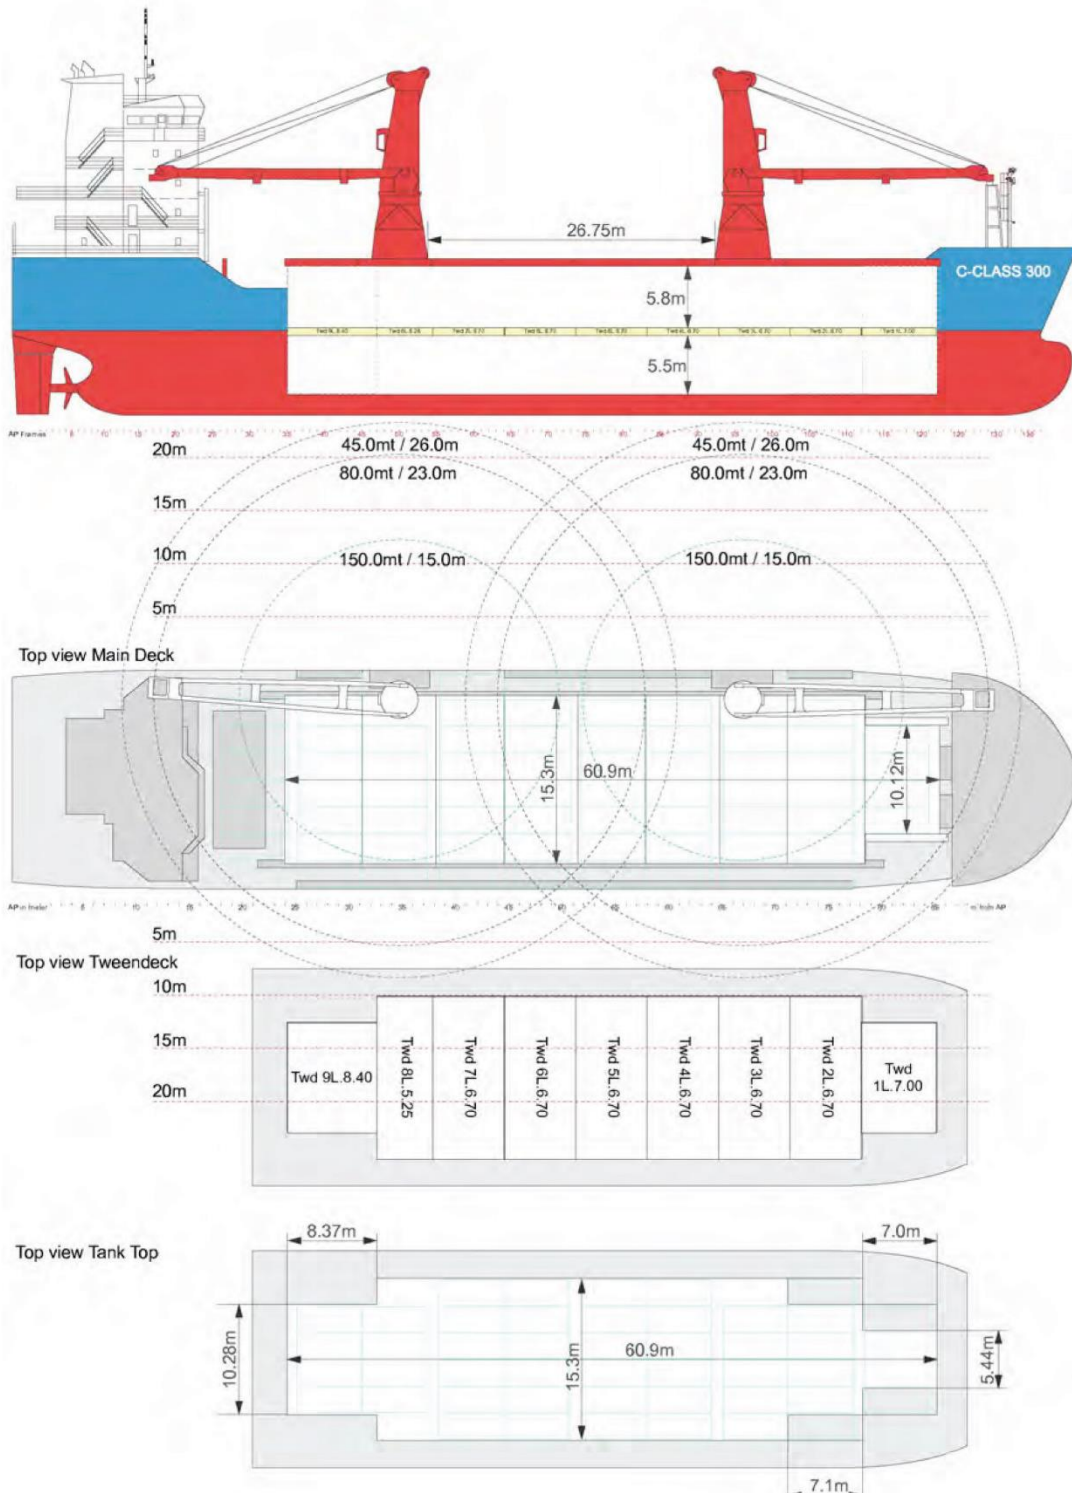

SHIP'S PARTICULARS

C-CLASS 300

GENERAL ARRANGEMENT PLAN

All particulars believed to be correct, but not guaranteed.